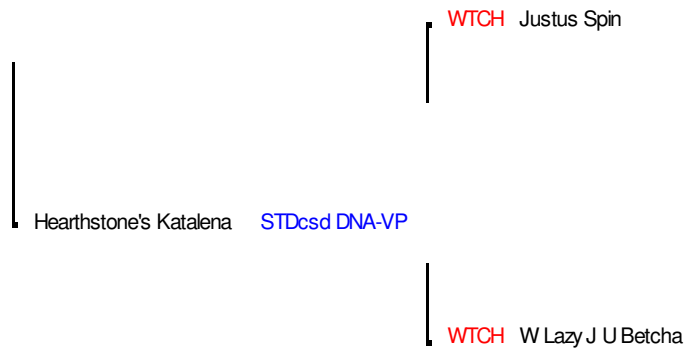

Just Plain Aussies

Just Plain Winter's Solstice X

Just Plain Winter's Solstice X

Sex: Female

DOB: 12/2/2016

G. Grandparent

M&Ms Bow

Butlers M&ms Chic

Slash V Andrews Redchickaspke **OTDc**

Dairyanns Lazy H Slash

Misty Ridge Nitro

Justus One Tuff Cookie

WTCH Crown Point Red Baron W Lazy J

Lor A Golden Zephyr of J2

G.G. Grandparent

HOF WTCH Vests Bel StarGent **RTDs DNA-CP**

WTCH Bar LW Miss Red Spur

WTCH 45 Ranch Bull Tuff

Justus N Katie McCain

HOF WTCH Bar LW Inspired Blue **RDX**

Crown Point Fire Starter

Lor A Yukons Denali

Lor A Star Blu Lady Quinn

Just Plain Aussies
 Phone: 734-718-5081
 Email: justplinaussies@gmail.com