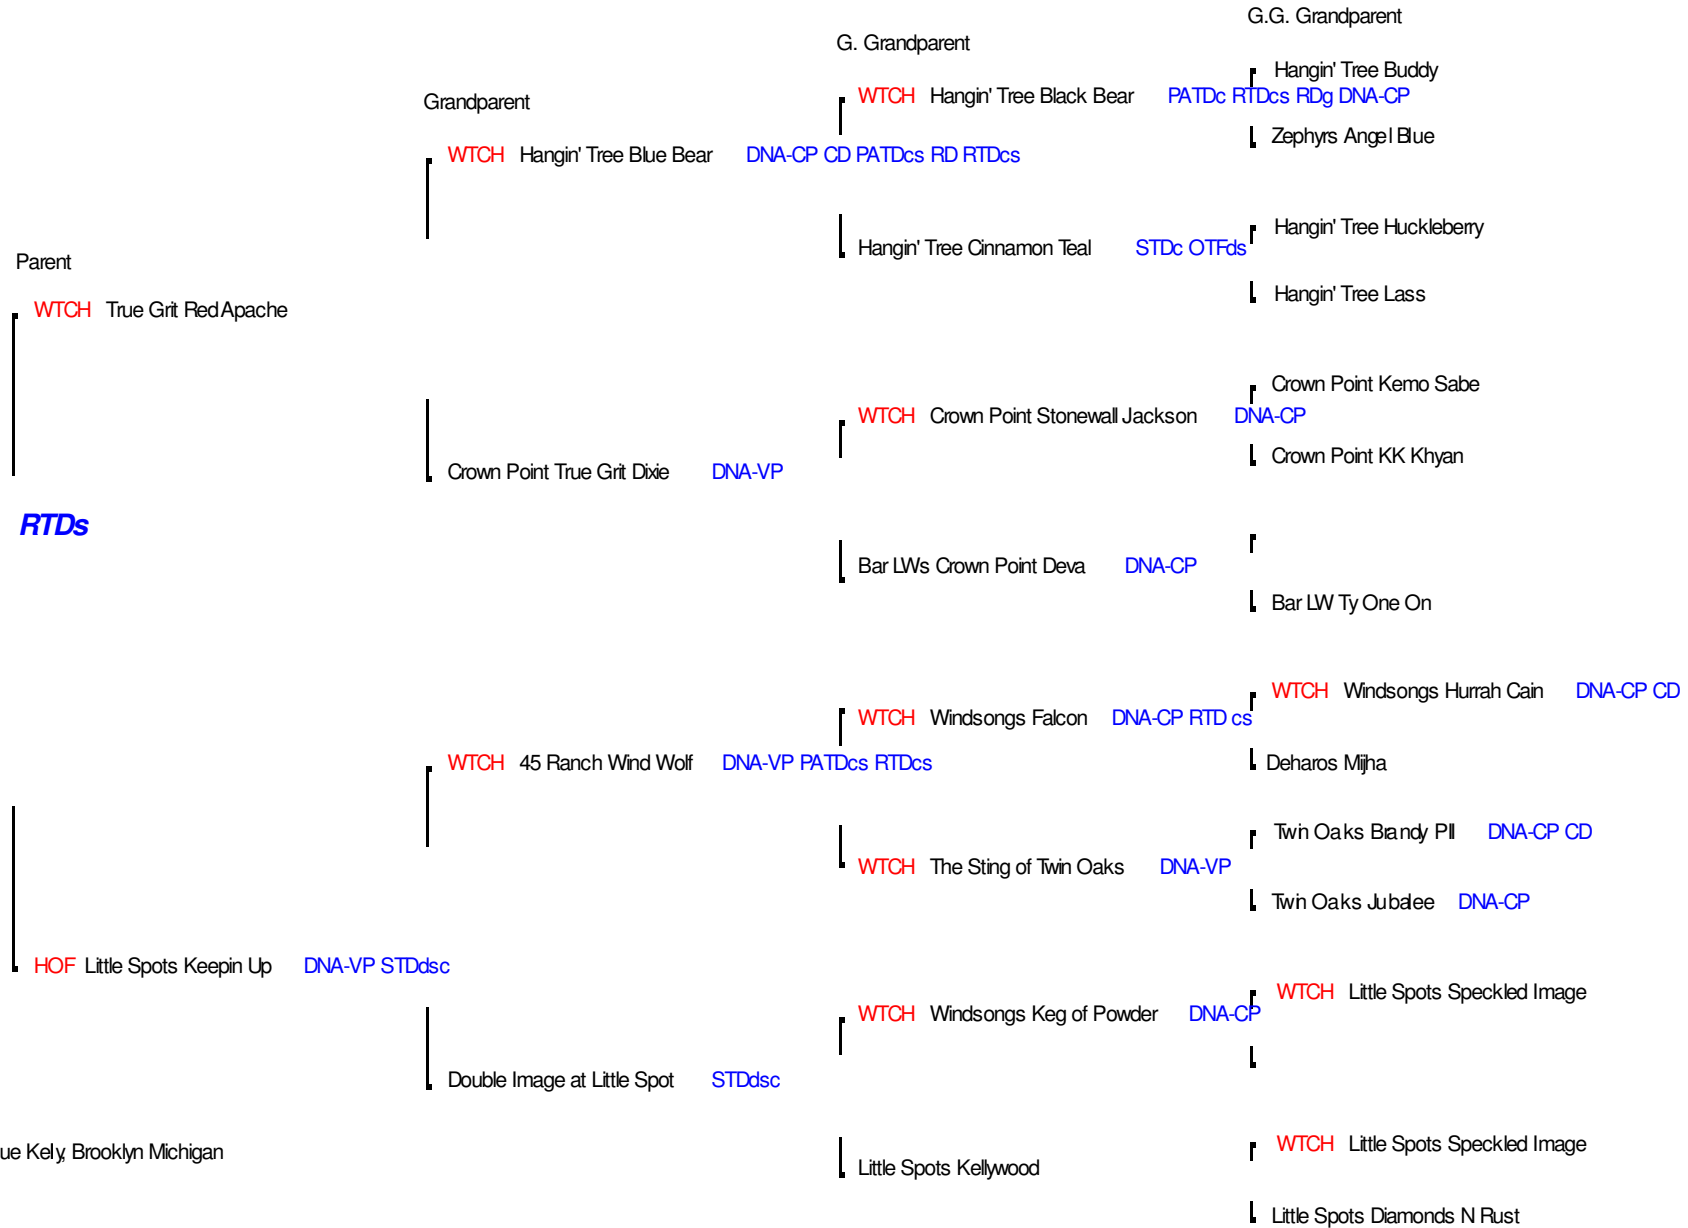

Just Plain Aussies

WTCH Just Plain Chai RTDs

WTCH Just Plain Chai RTDs

Sex: Female

Just Plain Aussies
 Phone: 734-718-5081
 Email: justplinaussies@gmail.com

Sue Kely, Brooklyn Michigan

I certify that these details are correct to the best of my knowledge. Signed